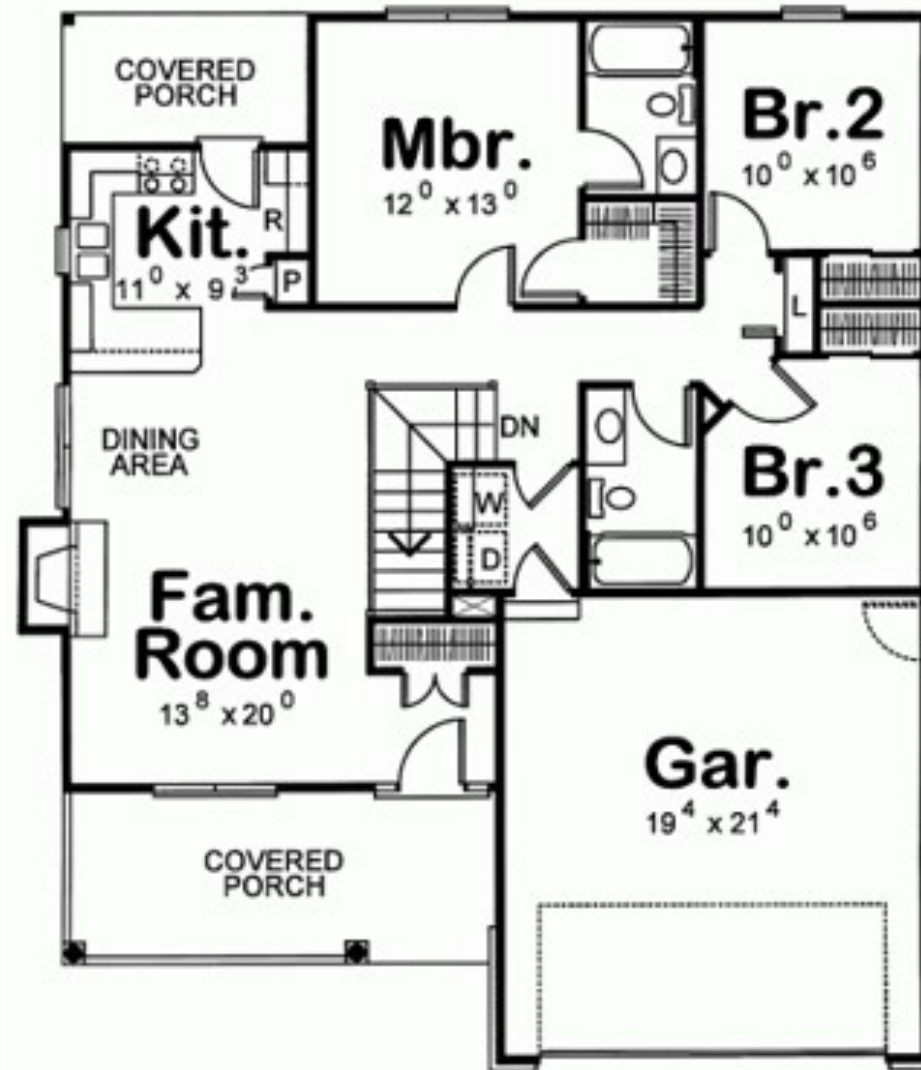

The Bellview

FROM THE NEW TOWN COLLECTION

UltraCraft Homes are built by select, independent local homebuilding companies. Details and dimensions may differ from actual plans and changes may be made without prior notice.

Ultra Craft
HOMES
ULTRACRAFTHOMES.COM

SQUARE FOOTAGE	
Finished Living Area	1195
Covered Porches	206
Garage	418