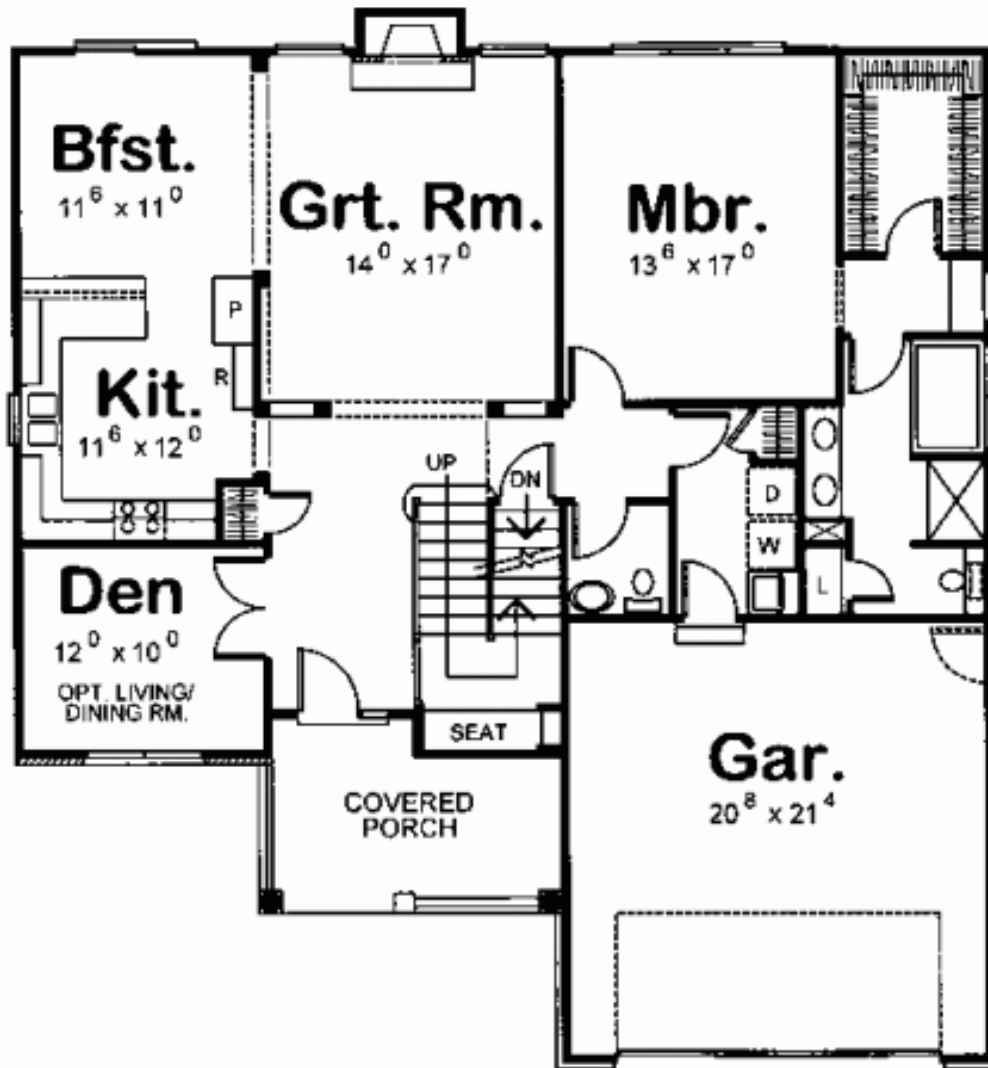

The Castlerock

FROM THE NEW TOWN COLLECTION

The Castlerock

FROM THE NEW TOWN COLLECTION

UltraCraft Homes are built by select, independent local homebuilding companies. Details and dimensions may differ from actual plans and changes may be made without prior notice.

Ultra Craft
HOMES
ULTRACRAFTHOMES.COM

SQUARE FOOTAGE	
Finished Living Area	2218
Covered Porch	126
Garage	462