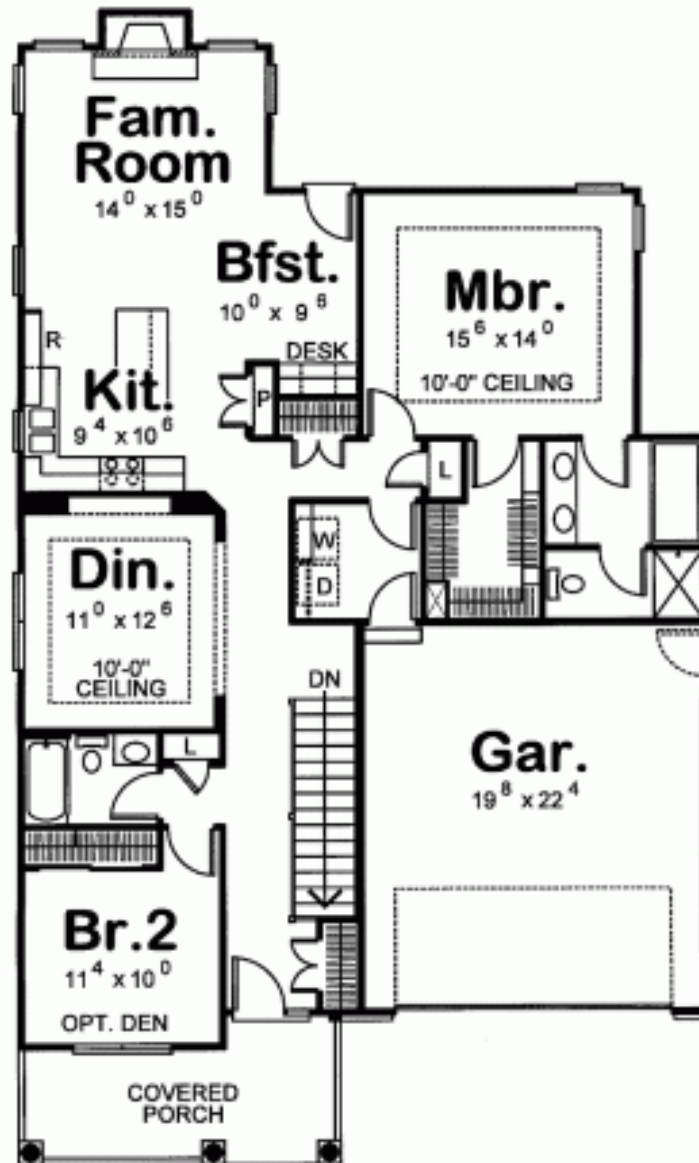

The Celebration

FROM THE NEW TOWN COLLECTION

UltraCraft Homes are built by select, independent local homebuilding companies. Details and dimensions may differ from actual plans and changes may be made without prior notice.

Ultra Craft
HOMES

ULTRACRAFTHOMES.COM

SQUARE FOOTAGE

Finished Living Area	1556
Covered Porch	140
Garage	440